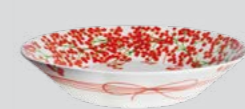

5-171
Ciotola - Insalatiera Grande
Large Bowl
h 6.5 cm | Ø 32 cm

* 12-17-91
Espresso & Piattino
Espresso c/s
Cup h 5.5 cm
Ø 6 cm | 100 ml
Saucer Ø 12.5 cm

12-17-2 NEW
Tazza Tè
Cappuccino & Piattino
Tea - Coffee c/s
Cup h 6.5 cm
Ø 9 cm | 230 ml
Saucer Ø 17 cm

* 12-17-4
Mug
h 12 cm | Ø 9 cm
450 ml

* 12-17-93
Ciotolina | Pinch Pot
h 3.5 cm | Ø 7 cm

5-192
Alzata | Cake Stand
h 8 cm | Ø 27 cm

FIL ROUGE BACCHE

Luxury Fine Bone

5-26
Portata Rotondo - Segnaposto
Round Platter - Chop
h 2.5 cm | Ø 31 cm

12-18-0 NEW
Piano | Dinner
h 2 cm | Ø 28 cm

12-18-5 NEW
Fondo | Coupe Soup
h 5 - Ø 20.5 cm

* 12-18-1
Frutta - Dessert
Salad
h 2 cm | Ø 23 cm

5-271
Ciotola - Insalatiera Grande
Large Bowl
h 6.5 cm | Ø 32 cm