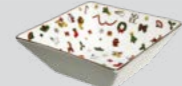

5-7-95
Teiera | Teapot
h 7.5 cm - 14 x 21 cm
500 ml

5-7-16
Coffee/Tea for Two
h 23 cm
Teapot h 14 cm | 400 ml
2 Cups h 6 cm | Ø 9 cm | 230 ml
2 Saucers Ø 17 cm

5-7-97-A
Ciotolina con Coperchio
Small Bowl with Lid
h 7.5 cm | Ø 9.5 cm
250 ml

5-7-97-B
Salsiera - Lattiera
Small Gravy Boat Creamer
h 7 cm | Ø 10 cm | 250 ml

5-7-93
Ciotolina | PinchPot
h 3.5 | Ø 7 cm

5-7-50
Ciotola Piccola
Small Bowl
h 6 cm | Ø 12.5 cm

5-7-72
Ciotola - Insalatiera Media
Medium Bowl
h 6 cm | Ø 21.5 cm

5-7-71
Ciotola - Insalatiera
Grande
Large Bowl
h 6.5 cm | Ø 32 cm

12-4-12
Ciotola Quadrata Media
Medium Squared
All-Purpose
h 5.5 cm | 15.5 x 15.5 cm

12-4-14
Ciotolina Quadrata
Squared Pinch Pot
h 4 cm | 9.5 x 9.5 cm